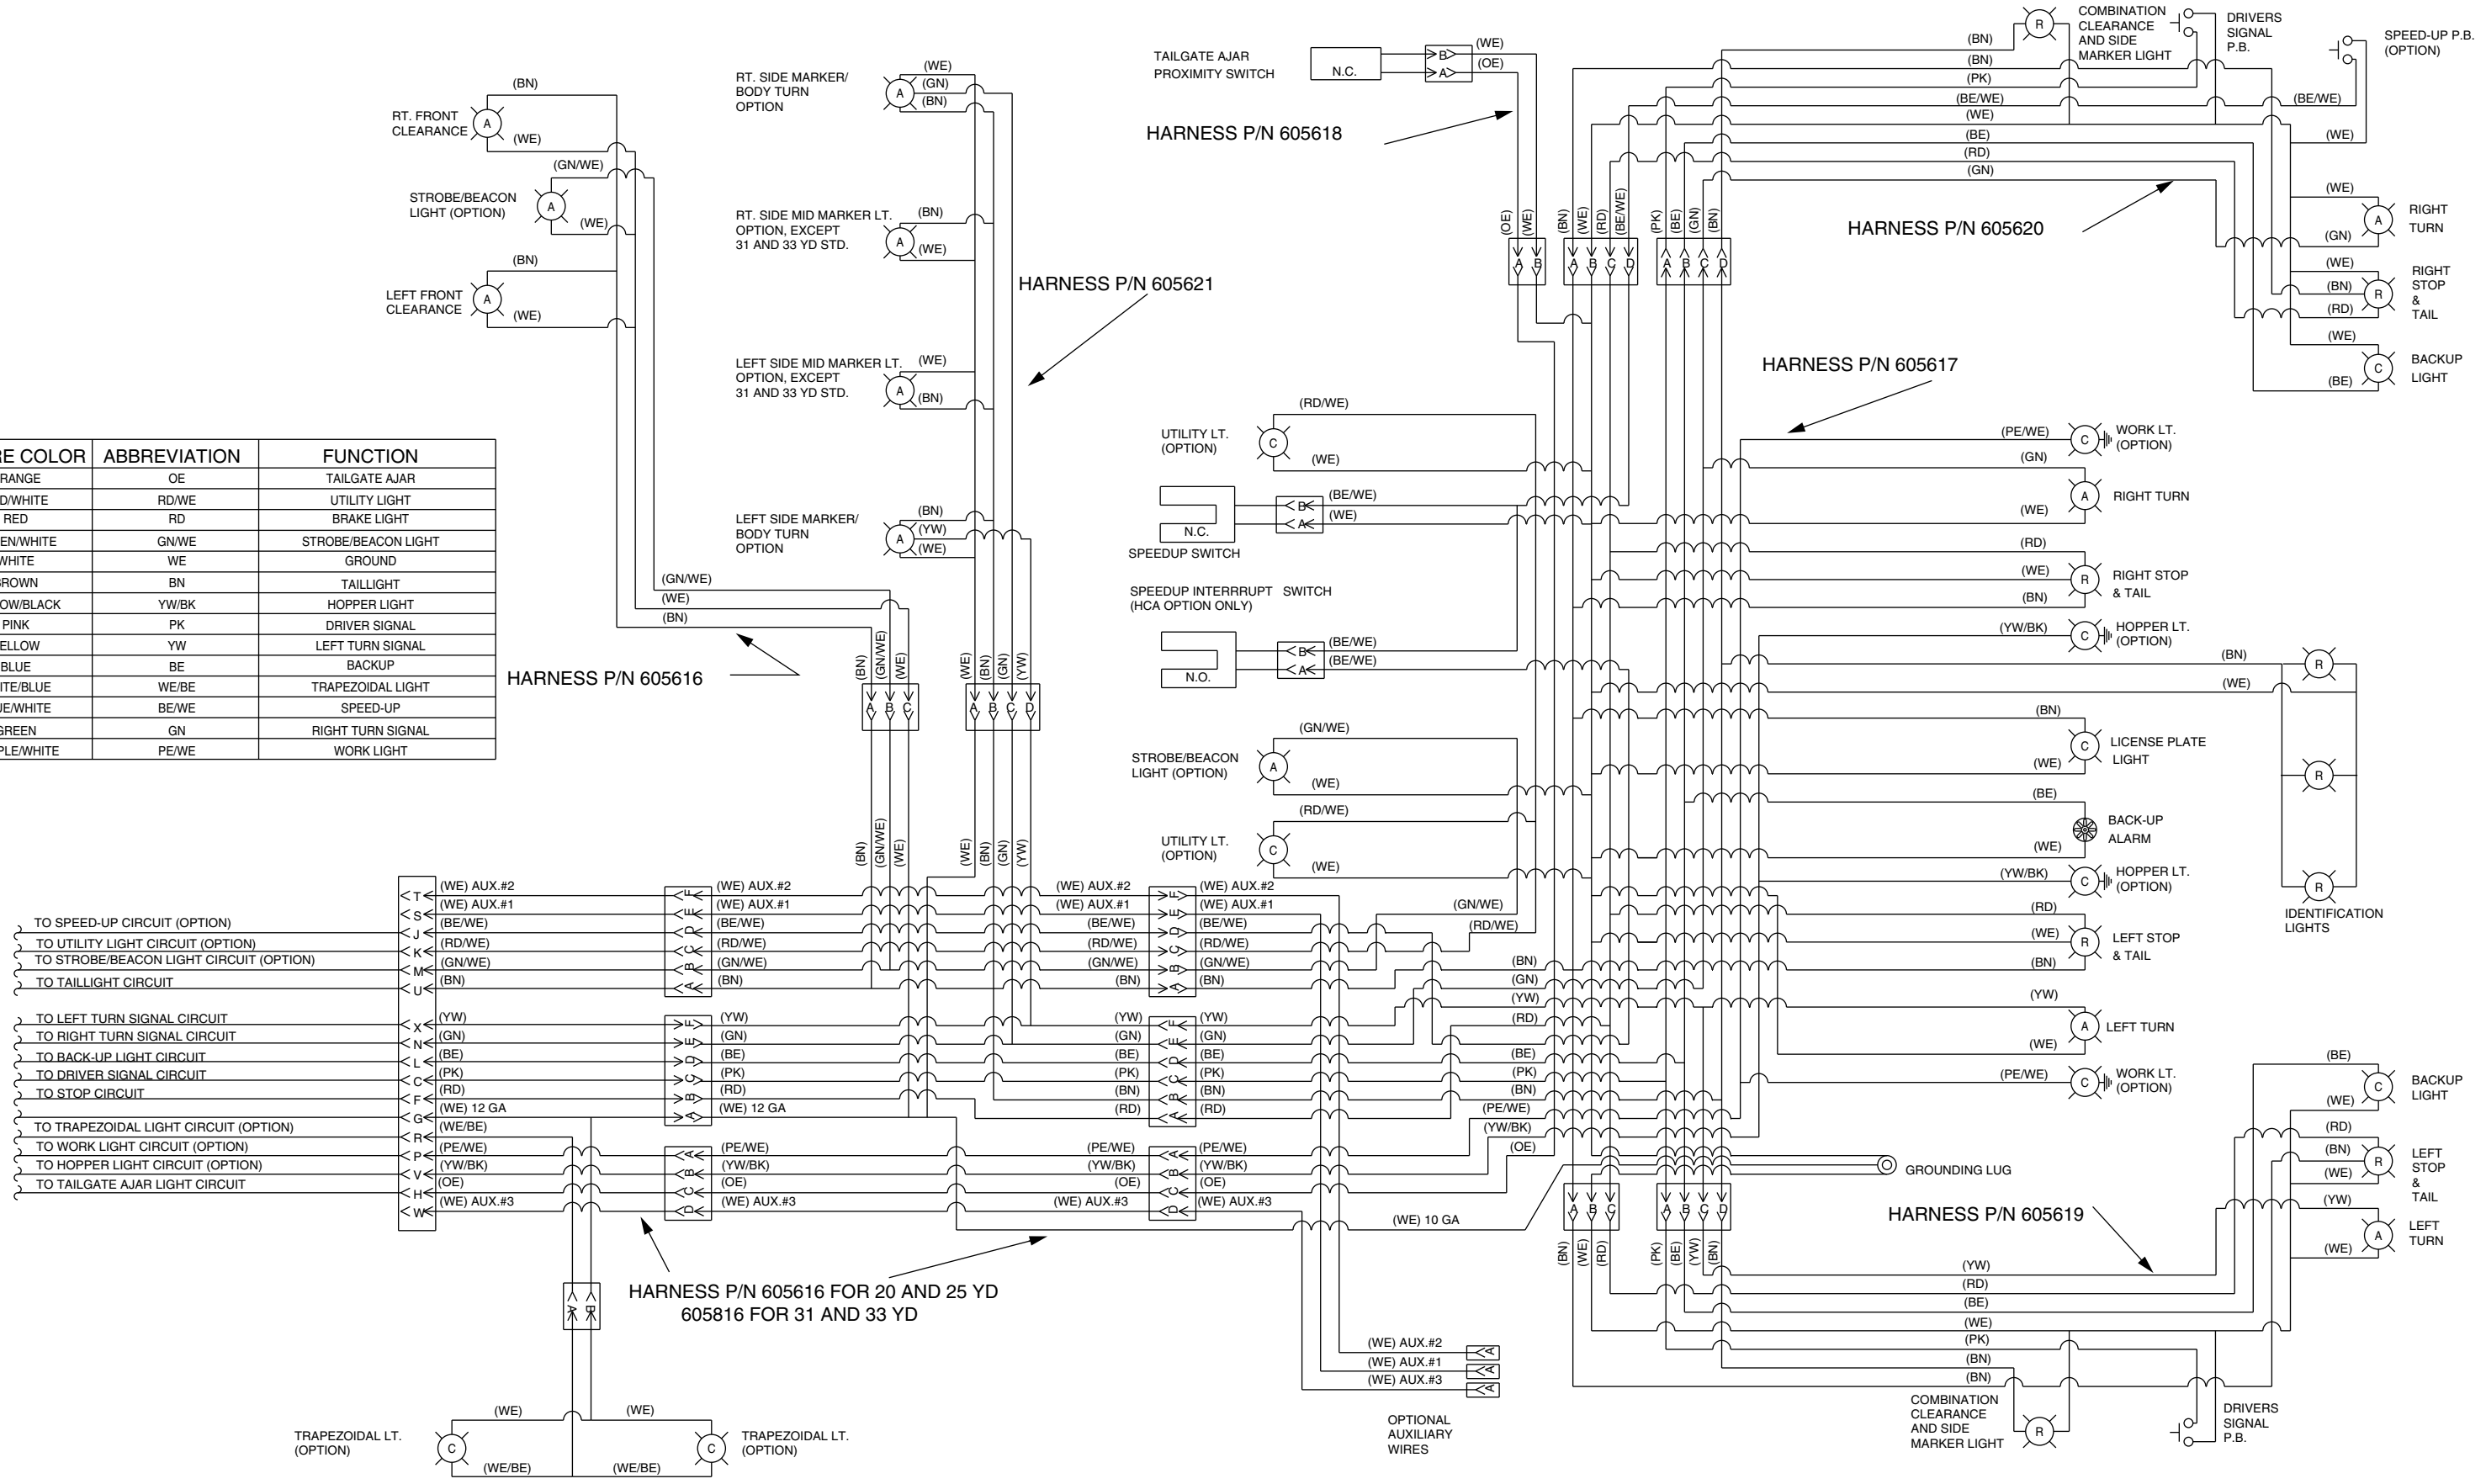

WIRE COLOR	ABBREVIATION	FUNCTION
ORANGE	OE	TAILGATE AJAR
RED/WHITE	RD/WE	UTILITY LIGHT
RED	RD	BRAKE LIGHT
GREEN/WHITE	GN/WE	STROBE/BEACON LIGHT
WHITE	WE	GROUND
BROWN	BN	TAILLIGHT
YELLOW/BLACK	YW/BK	HOPPER LIGHT
PINK	PK	DRIVER SIGNAL
YELLOW	YW	LEFT TURN SIGNAL
BLUE	BE	BACKUP
WHITE/BLUE	WE/BE	TRAPEZOIDAL LIGHT
BLUE/WHITE	BE/WE	SPEED-UP
GREEN	GN	RIGHT TURN SIGNAL
PURPLE/WHITE	PE/WE	WORK LIGHT

**2R II WIRE SCHEMATIC
ABOVE SERIAL NUMBER 16000**